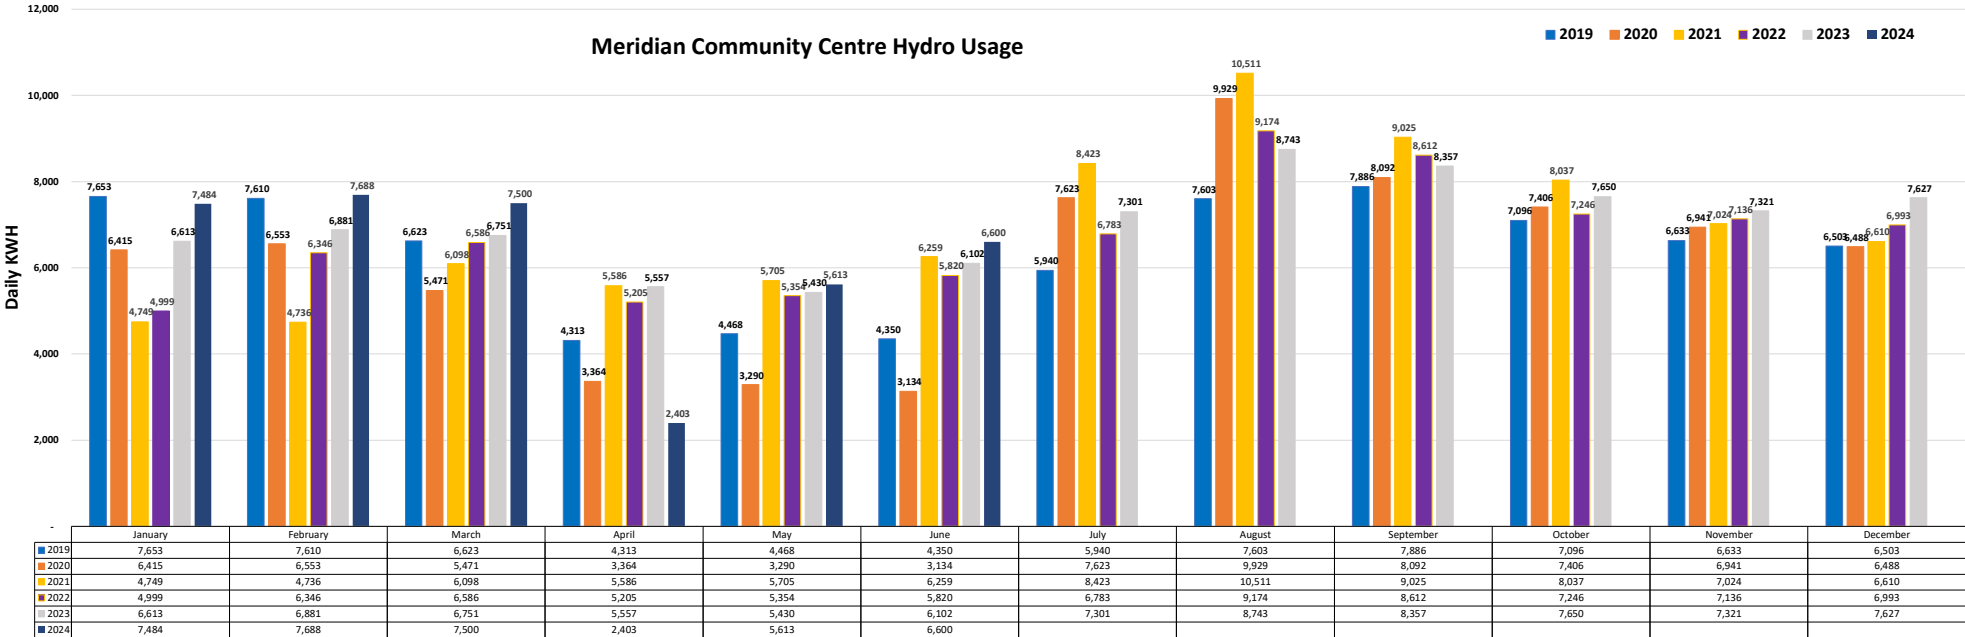

Meridian Community Centre Hydro Usage

Billing Period